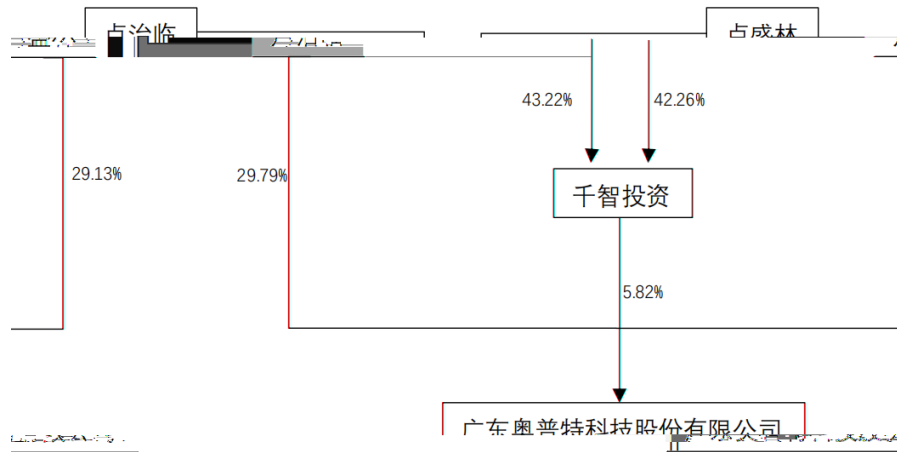

AI

3D

3C

3.

2D 2D 3D 3D 3D 3D 3D 3D
3D 3D 3D 3D 3D 3D 3D 3D

2

PCB SMT
" " GWh TWh
TWh
" " "

	56,541,051.00	122,785,320.14	75,707,058.28	42,654,987.59
	-3,965,552.00	4,630,811.83	-76,275,959.27	120,548,937.51

4

4.1

10

:

()	4,695
()	5,020
	0
	0
	0
	0

4.2

4.3

4.4

5

1

1.		30.39%		31.59%
2.		40.14%	18.88%	39.32%
	13.83%		7.26%	

2