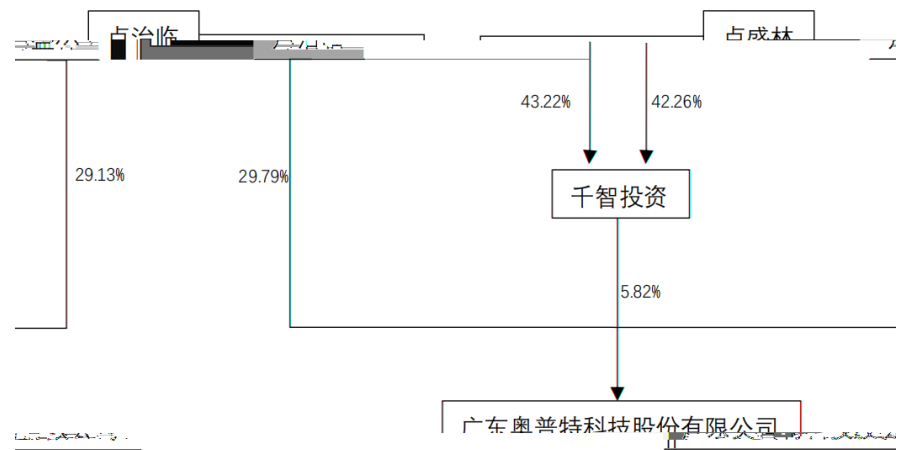

AI

3D

3C

3.

2D 2D 3D 3D 3D 3D 3D 3D
3D 3D 3D 3D 3D 3D 3D 3D

2

PCB SMT
" " GWh TWh
TWh
" " "

	56,541,051.00	122,785,320.14	75,707,058.28	42,654,987.59
	-3,965,552.00	4,630,811.83	-76,275,959.27	120,548,937.51

4

4.1

10

:

()	4,695
()	5,020
	0
	0
	0
	0

4.2

4.3

4.4

5

1

1.		30.39%		31.59%
2.		40.14%	18.88%	39.32%
	13.83%		7.26%	

2